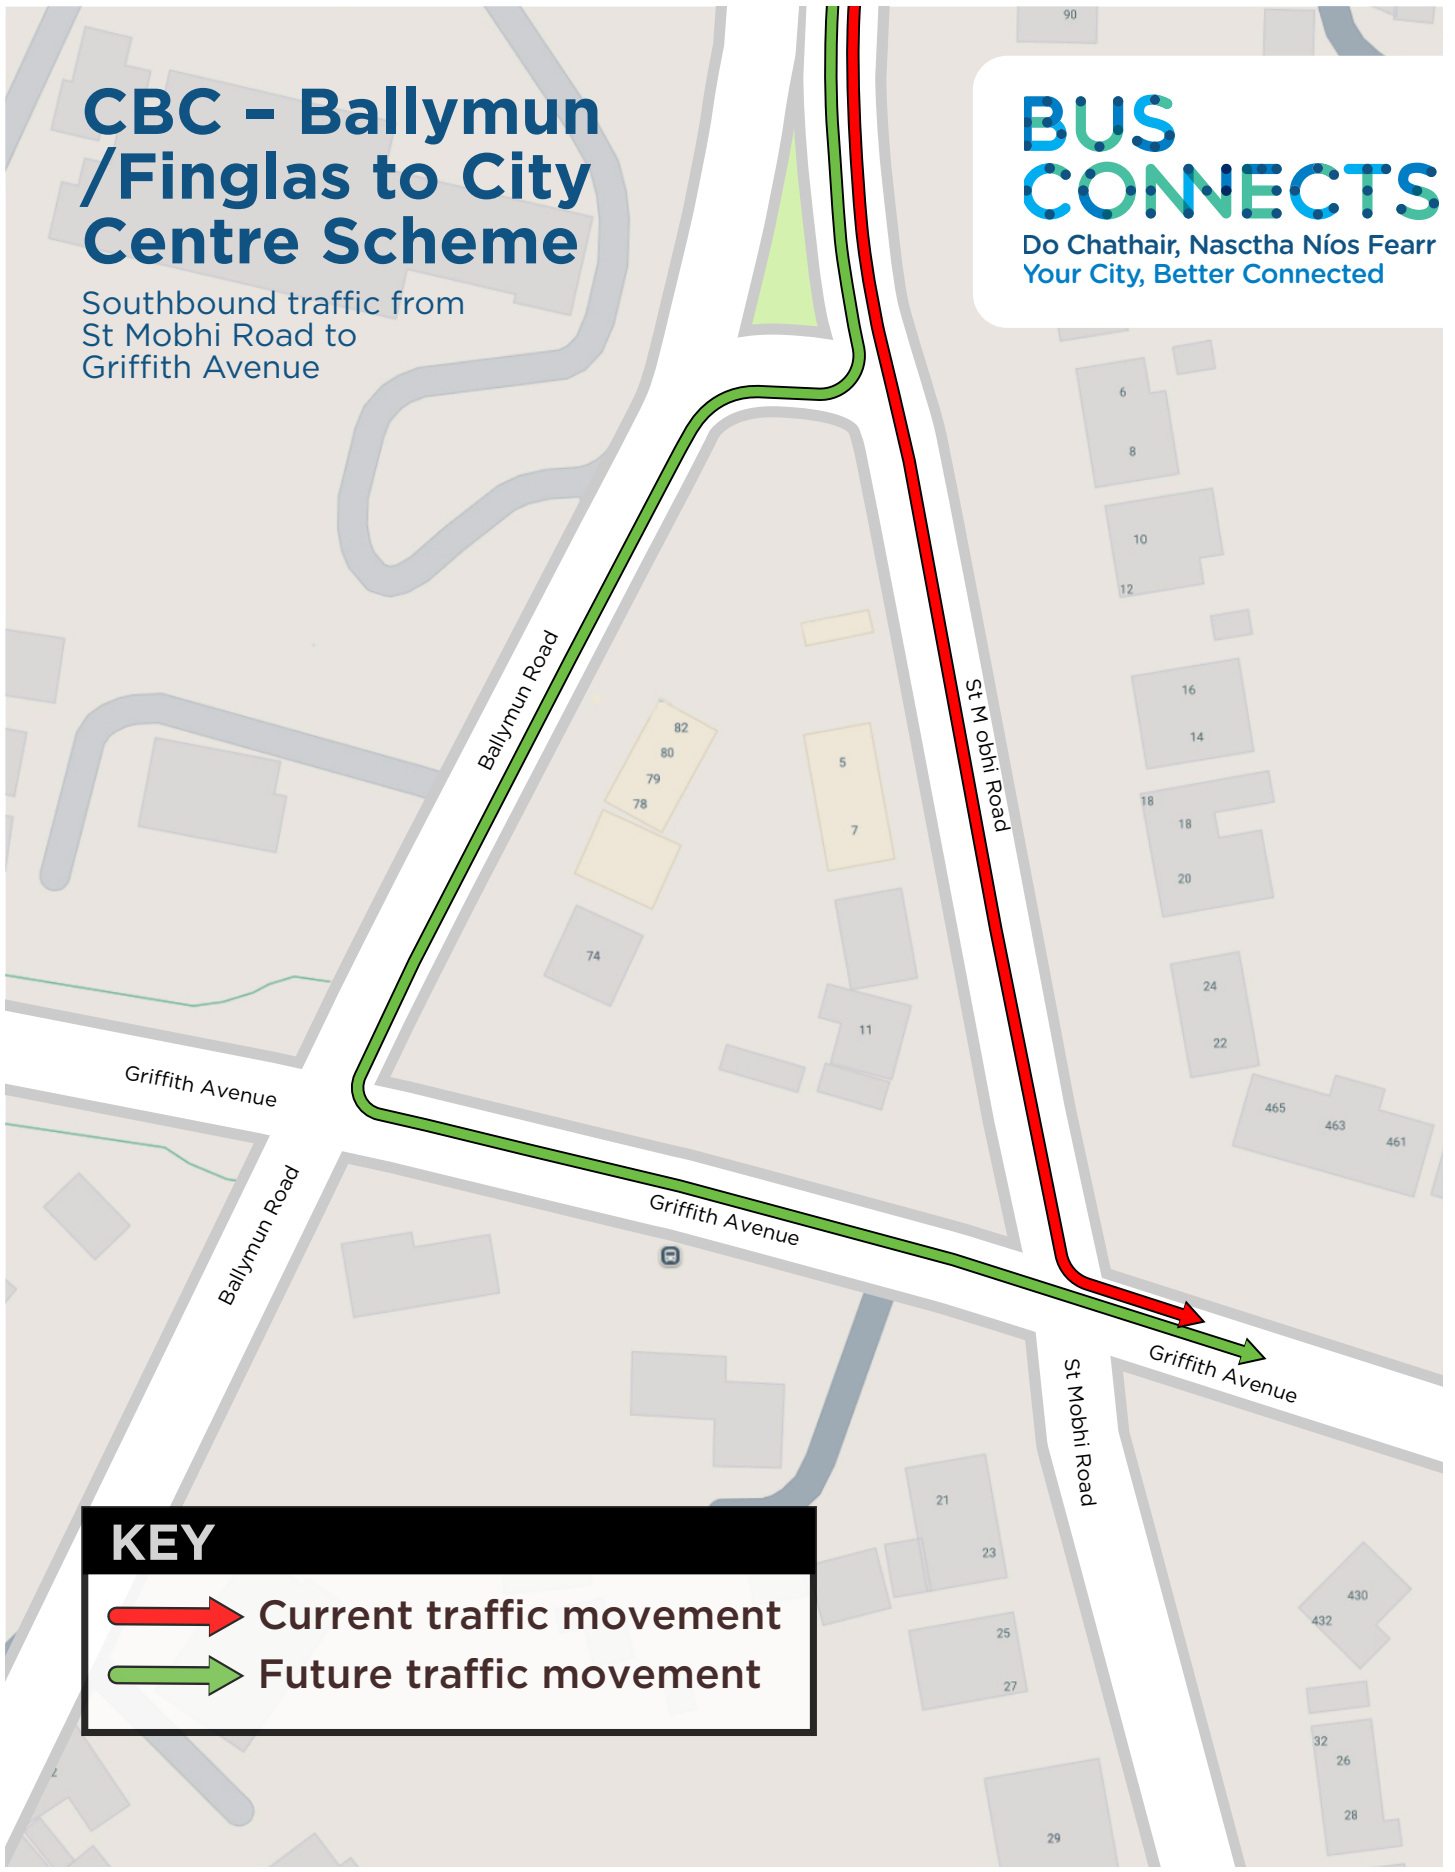

CBC - Ballymun /Finglas to City Centre Scheme

Southbound traffic from St Mobhi Road to Griffith Avenue

BUS CONNECTS

Do Chathair, Nasctha Níos Fearr
Your City, Better Connected

KEY

-  Current traffic movement
-  Future traffic movement